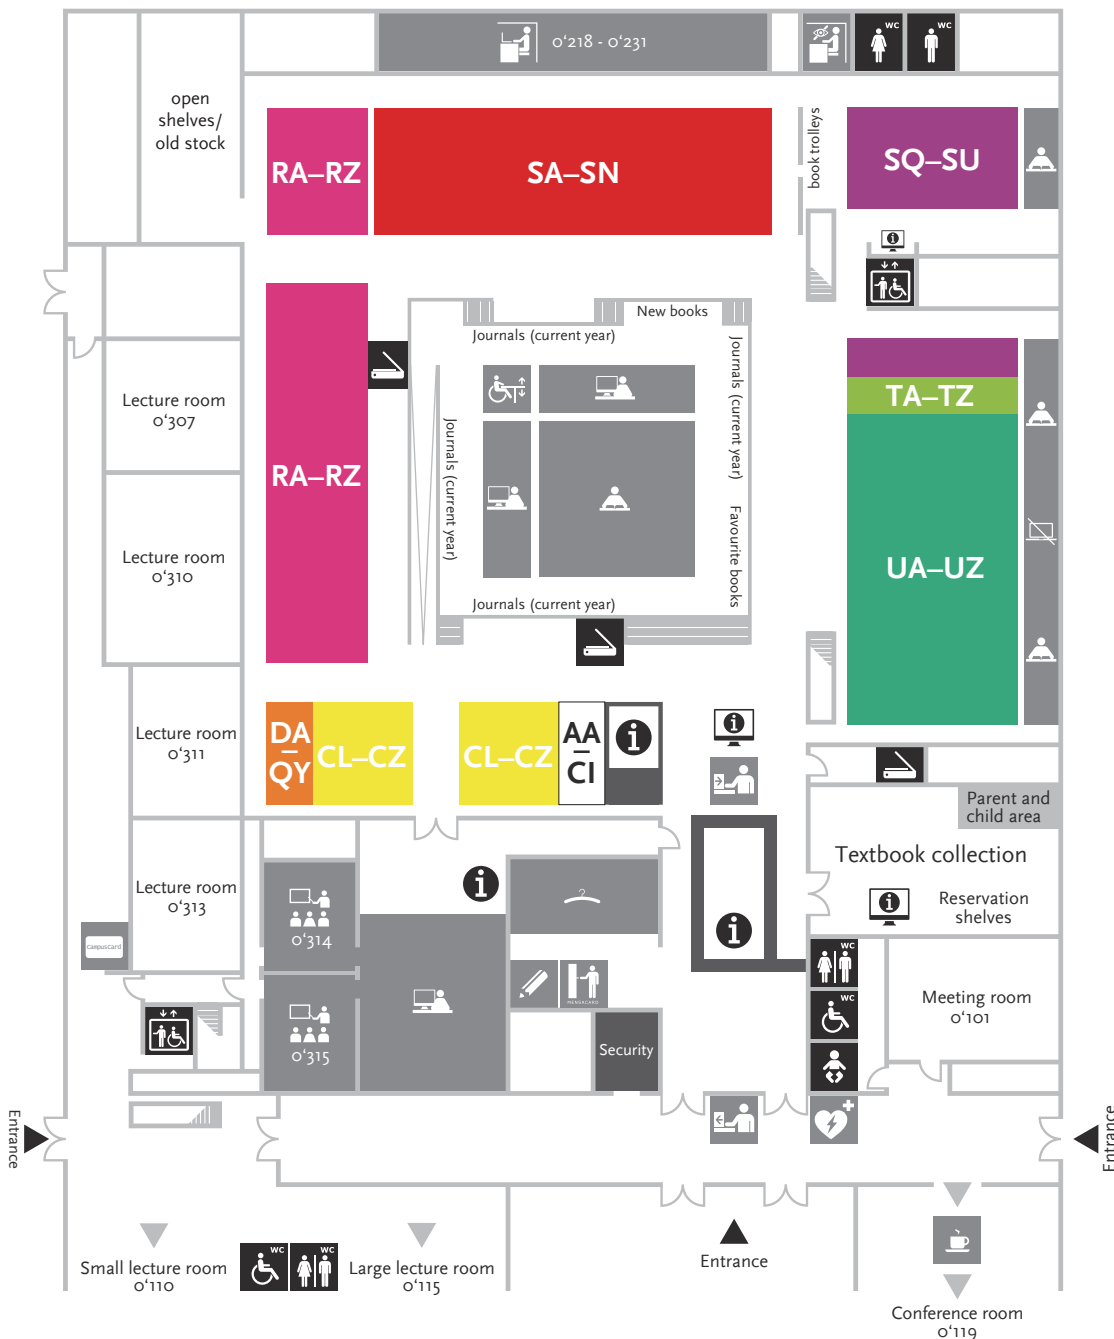

FLOOR PLAN SCIENCE BRANCH LIBRARY

GROUND FLOOR

GALLERY

LOCATION / SUBJECTS	
AA-CI	General Studies, Library Science, Environmental Sciences, Philosophy
CL-CZ	Psychology
DA-QY	Education, Linguistics, Law, Sociology, Economics
RA-RZ	Geography
SA-SN	Mathematics
SQ-SU	Computer Science
TA-TZ	General Natural Sciences, Geology
UA-UZ	Physics
VA-VZ	Chemistry
WA-WU	Biology
WW-YX	Medicine
ZA-ZS	Technology, Sports

Updated: October 2022

- | | | | |
|---------------------------|---|--------------------------|----------------------------|
| Workplace | Workplace – disabled access | MensaCard top up | Stationary vending machine |
| Computer workplace | Computer lecture room | CampusCard machine | Cafeteria |
| Workplace – notebook free | Study carrels | Self-return/loan renewal | Cloakroom |
| Group study room | Workplace for readers with visual impairments | Loan machine | Defibrillator |