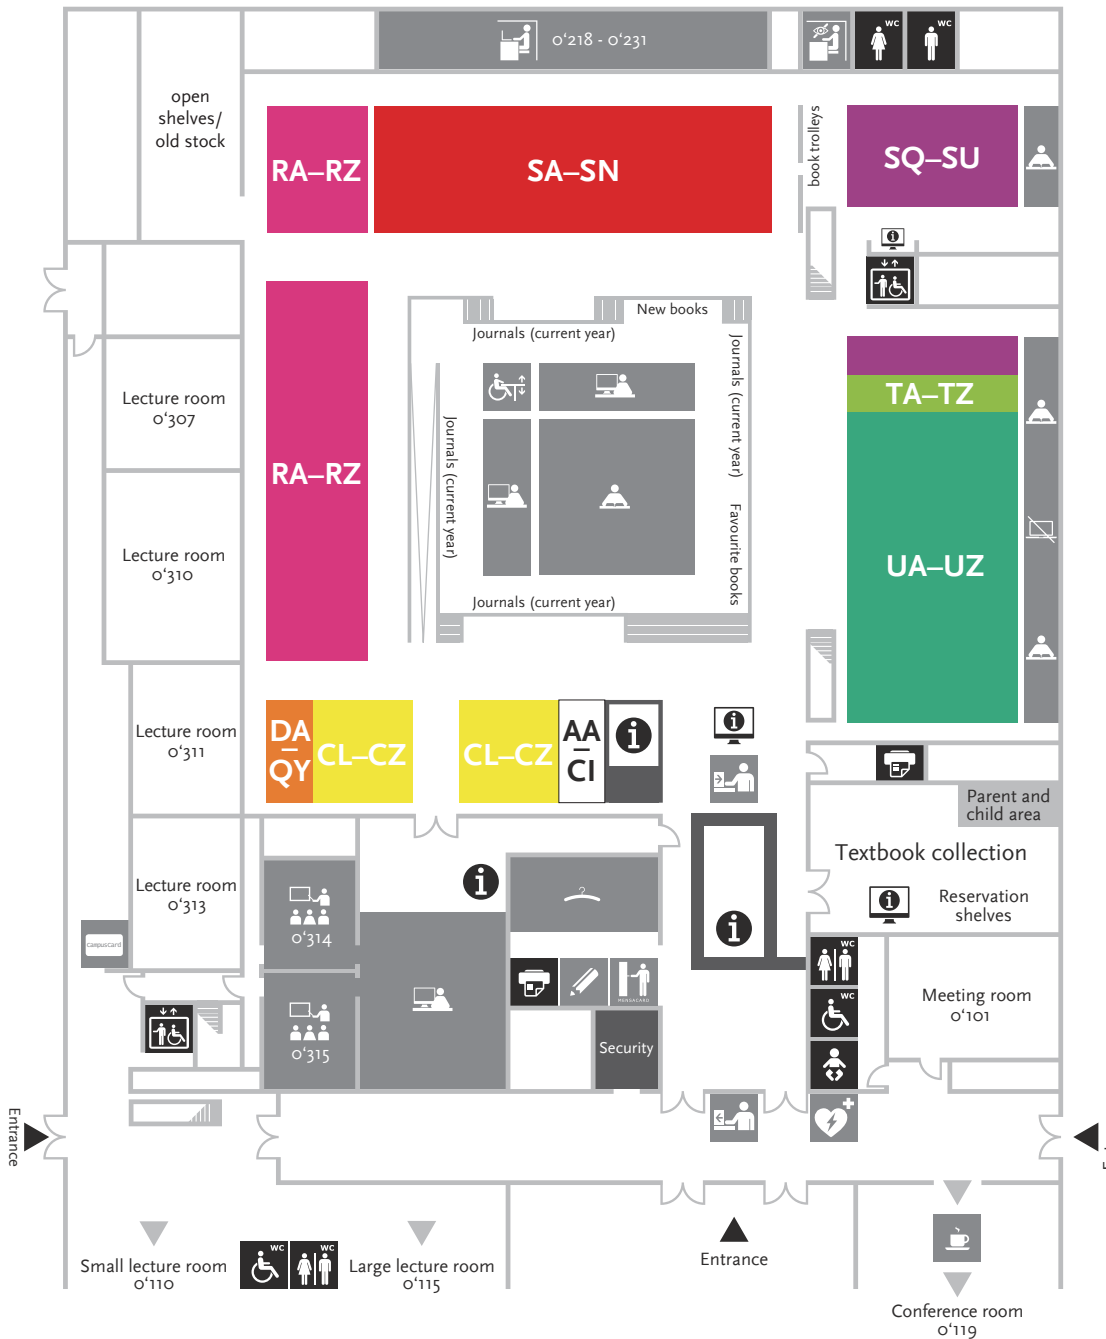

FLOOR PLAN SCIENCE BRANCH LIBRARY

GROUND FLOOR

GALLERY

LOCATION / SUBJECTS

AA-CI	General Studies, Library Science, Environmental Sciences, Philosophy
CL-CZ	Psychology
DA-QY	Education, Linguistics, Law, Sociology, Economics
RA-RZ	Geography
SA-SN	Mathematics
SQ-SU	Computer Science
TA-TZ	General Natural Sciences, Geology
UA-UZ	Physics
VA-VZ	Chemistry
WA-WU	Biology
WW-YX	Medicine
ZA-ZS	Technology, Sports

Updated: July 2021

- | | | | |
|---------------------------|---|--------------------------|----------------------------|
| Workplace | Workplace – disabled access | MensaCard top up | Stationary vending machine |
| Computer workplace | Computer lecture room | CampusCard machine | Cafeteria |
| Workplace – notebook free | Study carrels | Self-return/loan renewal | Cloakroom |
| Group study room | Workplace for readers with visual impairments | Loan machine | Defibrillator |