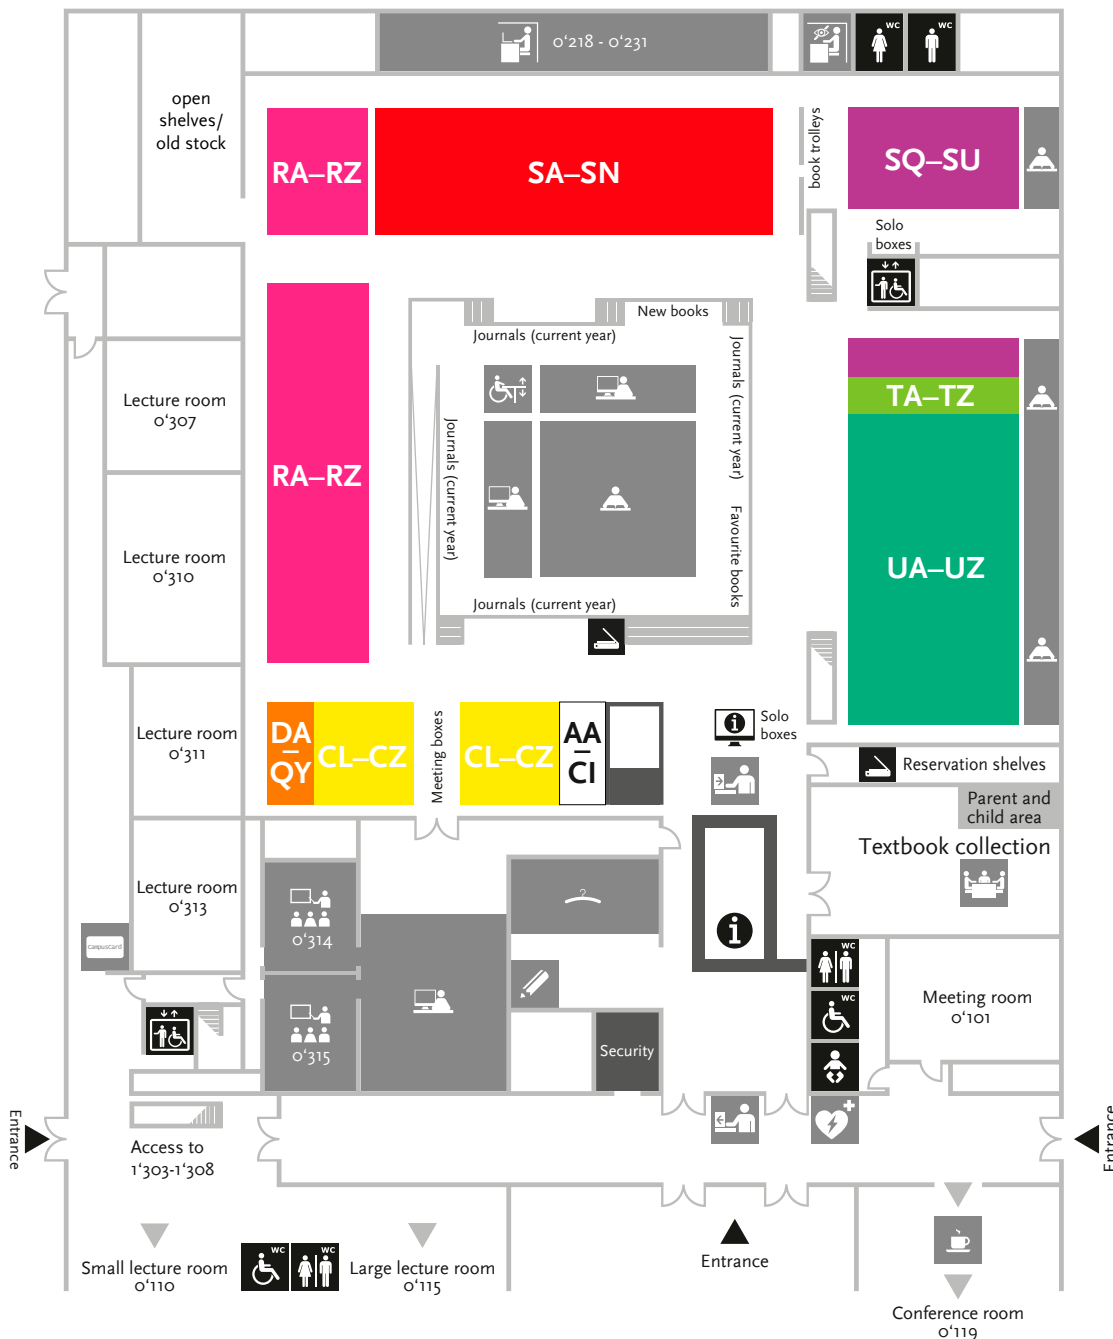

# FLOOR PLAN SCIENCE BRANCH LIBRARY

## GROUND FLOOR

## GALLERY

	Workplace		Workplace – disabled access		Stationary vending machine
	Computer workplace		Computer lecture room		CampusCard machine
	Reading lounge		Study carrels		Self-return/loan renewal
	Group study room		Workplace for readers with visual impairments		Loan machine
			Cafeteria		Cloakroom
			Defibrillator		