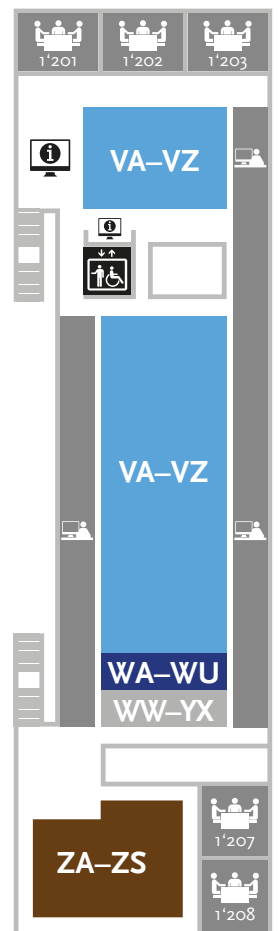

FLOOR PLAN SCIENCE BRANCH LIBRARY

GROUND FLOOR

GALLERY

LOCATION / SUBJECTS

AA-CI	General Studies, Library Science, Environmental Sciences, Philosophy
CL-CZ	Psychology
DA-QY	Education, Linguistics, Law, Sociology, Economics
RA-RZ	Geography
SA-SN	Mathematics
SQ-SU	Computer Science
TA-TZ	General Natural Sciences, Geology
UA-UZ	Physics
VA-VZ	Chemistry
WA-WU	Biology
WW-YX	Medicine
ZA-ZS	Technology, Sports

Updated: October 2023

	Workplace		Workplace – disabled access		MensaCard top up		Stationary vending machine
	Computer workplace		Computer lecture room		CampusCard machine		Cafeteria
	Workplace – notebook free		Study carrels		Self-return/loan renewal		Cloakroom
	Group study room		Workplace for readers with visual impairments		Loan machine		Defibrillator