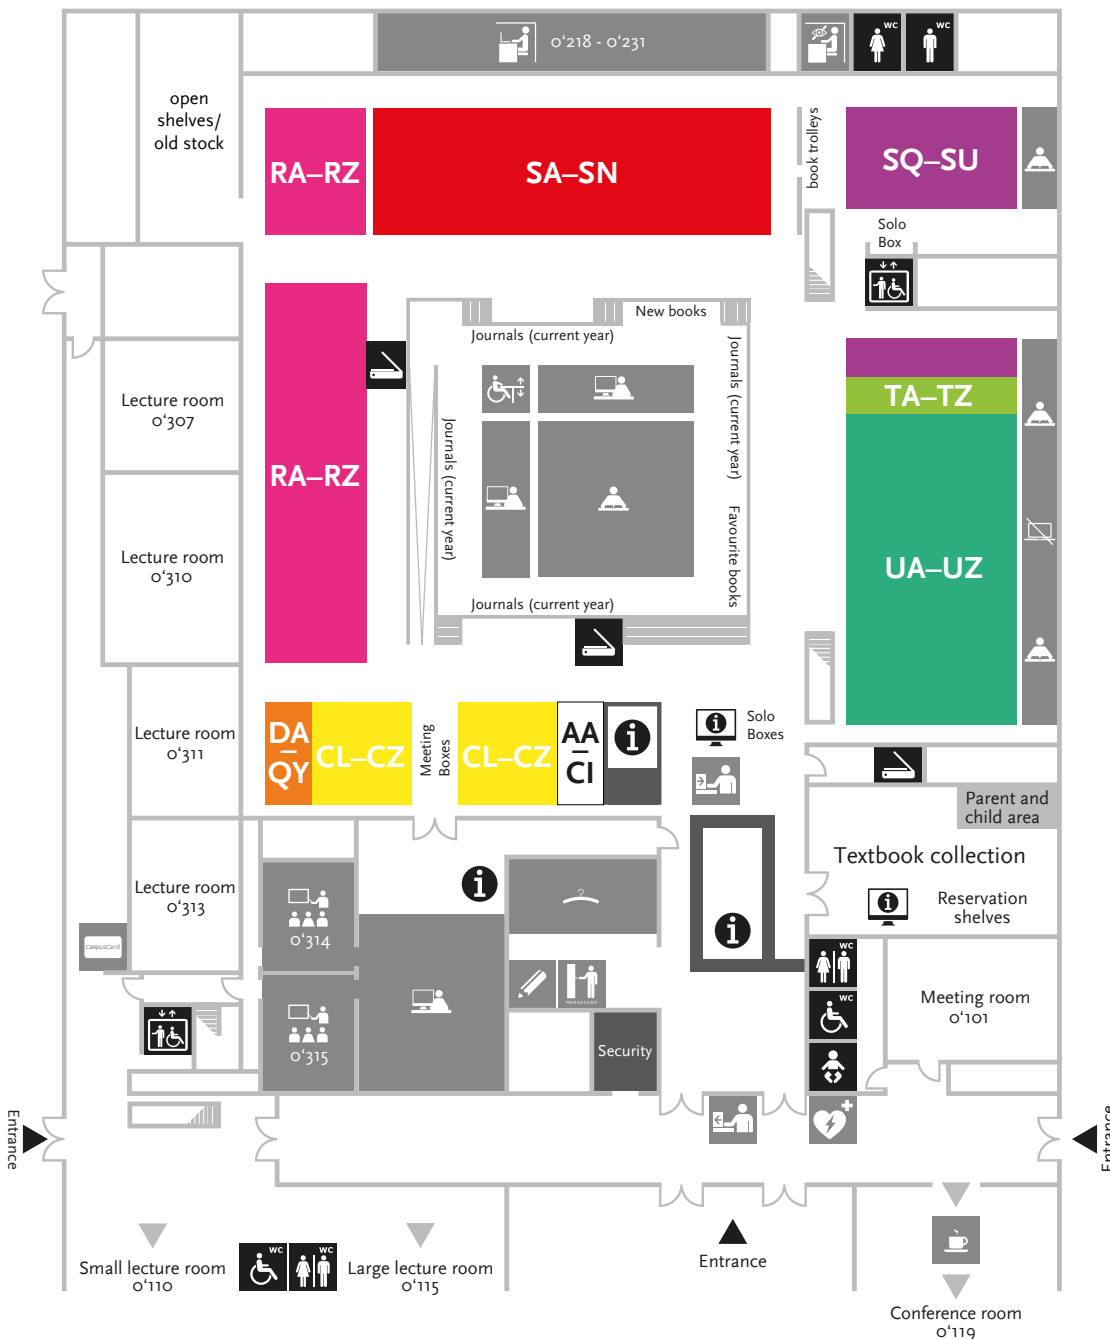

FLOOR PLAN SCIENCE BRANCH LIBRARY

GROUND FLOOR

GALLERY

LOCATION / SUBJECTS

AA-CI	General Studies, Library Science, Environmental Sciences, Philosophy
CL-CZ	Psychology
DA-QY	Education, Linguistics, Law, Sociology, Economics
RA-RZ	Geography
SA-SN	Mathematics
SQ-SU	Computer Science
TA-TZ	General Natural Sciences, Geology
UA-UZ	Physics
VA-VZ	Chemistry
WA-WU	Biology
WW-YX	Medicine
ZA-ZS	Technology, Sports

Updated: October 2023

	Workplace		Workplace – disabled access		MensaCard top up		Stationary vending machine
	Computer workplace		Computer lecture room		CampusCard machine		Cafeteria
	Workplace – notebook free		Study carrels		Self-return/loan renewal		Cloakroom
	Group study room		Workplace for readers with visual impairments		Loan machine		Defibrillator